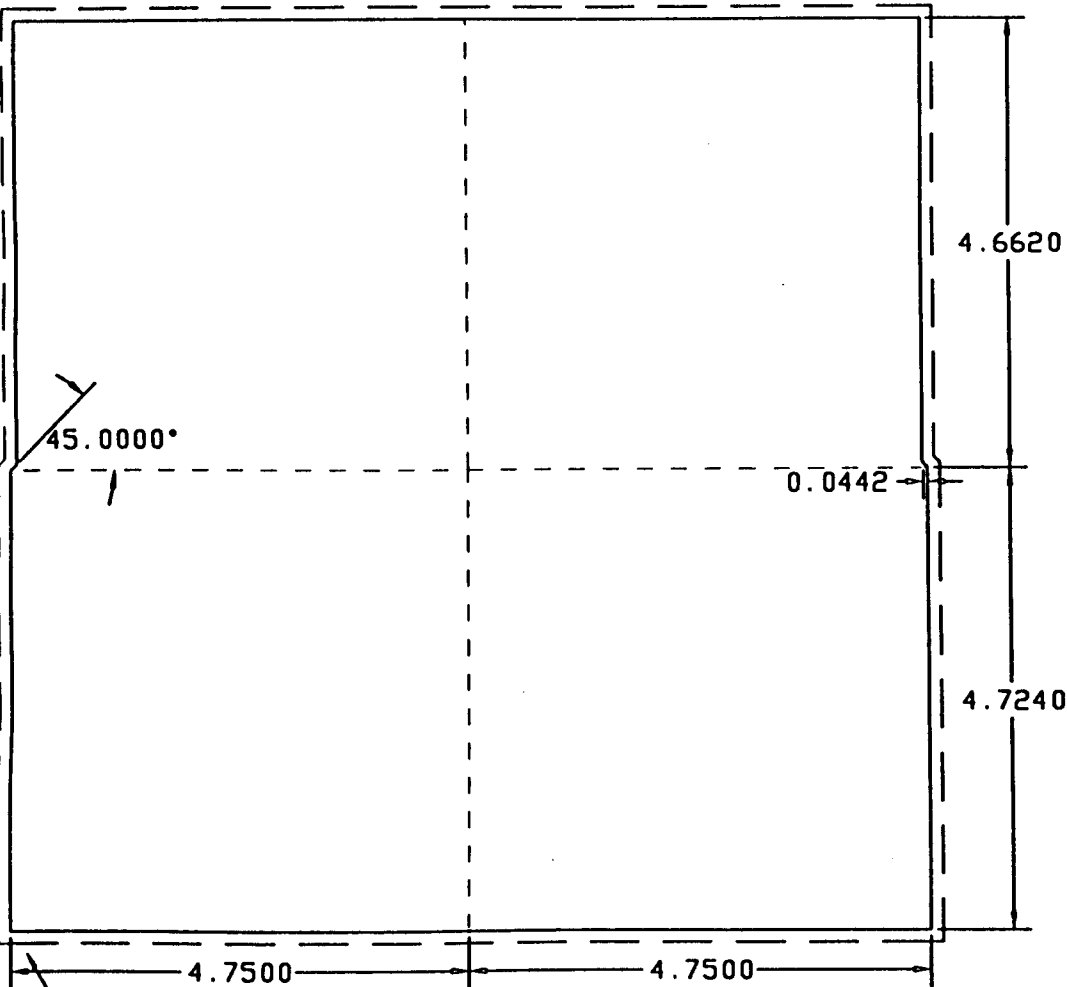

NOTE: The scale drawing in this PDF is not actual size.
Please adhere strictly to the numerical dimensions, as expressed in inches.

PRINTED SIDE UP

Audio Cassette Duplication • Compact Disc Replication
Video Cassette Duplication • CD Mastering

7800 Shawnee Mission Parkway • Suite 17 • Overland Park, KS 66202

REF	8 PAGES CD FOLDER "POSTER"
SIZE	4.75" X 4.724"
O.B.	9.386" X 9.5"
MATERIAL	COATED PAPER
TOLERANCE	± 0.005"
DATE	30/09/97
DWG BY	YANICK. CHARBONNEAU.
REQ BY	FRANCOIS GABOURY
DESIGN NUMBER	21008

BLEED LINE LEAVE MINIMUM
1/8" ALL AROUND BOX.

- : CREASE OR FOLD LINE
- : CUT LINE
- - - : BLEED LINE.